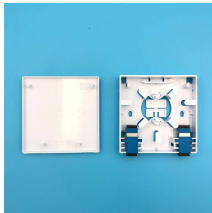

SFP+ Module - 1550nm 10Gbps - LC - Single Mode Compatible - 80km 3,171.09 inc VAT SFP Transceivers

DataWorld Cisco SFP Modules sale has the best prices and genuine Cisco SFP Modules dealers in Nairobi, Kenya. You can now get the best Cisco SFP Modules prices, speedy delivery and excellent ...

Learn what a single mode SFP transceiver is, how it works, key specs, common types, and real-world use cases for long-distance fiber optic networks today.