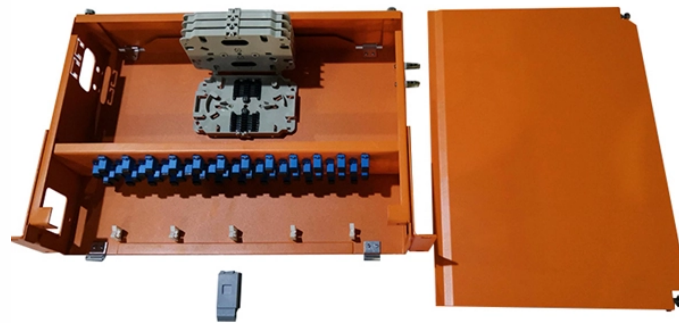

Singapore cable tray wholesale price