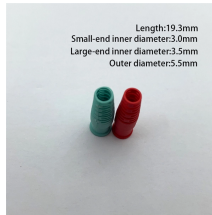

## Singapore cable tray wholesale price

Singapore is a city-state located at the southern tip of the Malay Peninsula, about 85 miles (137 km) north of the Equator. It consists of Singapore Island and some 60 small islets. Singapore is ...