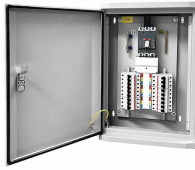

Singapore is a city-state located at the southern tip of the Malay Peninsula, about 85 miles (137 km) north of the Equator. It consists of Singapore Island and some 60 small islets. Singapore is ...