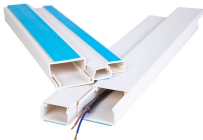

Explore a wide range of cable trays from Ferrograte, including perforated, ladder, FRP, and wiremesh trays—ideal for efficient cable management systems.

Since our inception in 1992, we have proudly established ourselves as one of Singapore's leading specialists in cable support systems. Our expertise lies in crafting quality metal cable trays, ...

Wanco Perforated Steel Cable Trays are constructed using the highest grade of Electro-Galvanised Sheet Steel for Epoxy Powder coating and high grade hot rolled steel for Hot Dipped Galvanised ...

Ega 300mm Cable Tray -Dark Green Ega 300mm Cable Tray c/w Trunking Earth Link & Joint Plate-Dark Green.. S\$12.00 lght 10 sets available