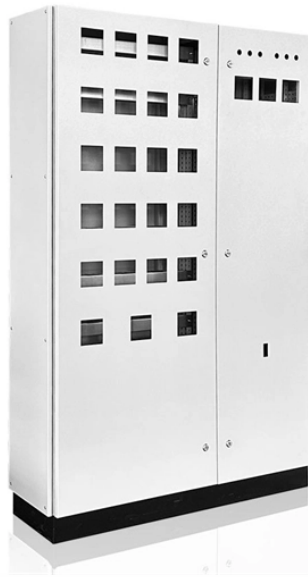

Singapore Steel Cable Tray Procurement