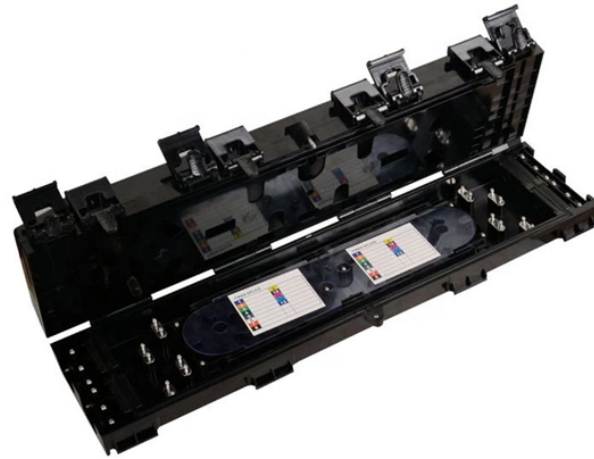

Singapore Relay Protection Brand

Singapore Relay Protection Brand

You use the electronic monitoring relays PMD to monitor electrical safety. Our products guarantee internationally certified safety for your plant and machinery and offer an optimum cost/performance ratio.

SIPROTEC 4, the series of protection relays suitable for use in all applications and voltage levels, combines protection, control, measurement, and automation functions into one powerful device.

This protective relay is paired with zero sequence current transformers to measure the residual current. It will activate the circuit breaker if the leakage current is higher than the set point.