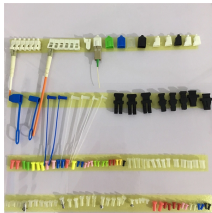

Complete turnkey solutions combining enclosures with power, cooling, and communication systems. Compliance with global certifications and standards ensuring quality and reliability worldwide. ...