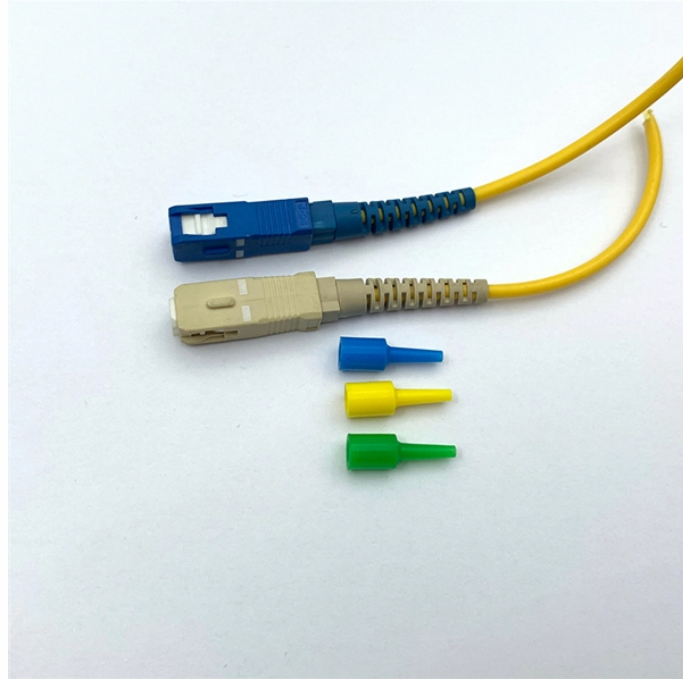

Singapore Interferometric Fiber Optic Sensor Company

Singapore Interferometric Fiber Optic Sensor Company

Established in 1999 and based in Singapore, FiberTek started off with supplying fiber optic passive components and later on expanded its product range to satisfy the market demand.

ZYGO is a worldwide supplier of optical metrology systems, custom optical components, and complex electro-optical systems design and manufacturing.

Chromatic confocal and interferometric methods are used to measure on nearly all surfaces. White and infrared light sources are available to extend the range of materials.