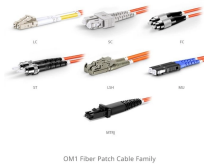

FS offers a range of fiber optic cable splicing devices, such as fusion splicing, fiber optic cleaver, protection sleeves for fiber network expansion.