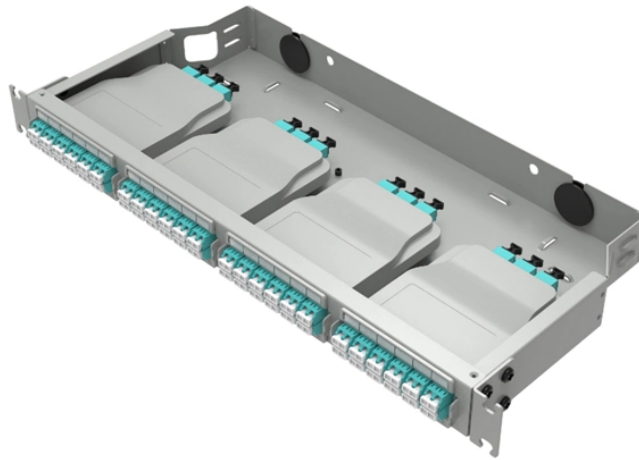

### Overview

We are a one-stop solution provider of Electrical/ Instrumentation Interface, Enclosures and Hazardous Area Products with reputable and established partner manufacturers in Singapore, France, USA, Germany, India, Finland, Canada & Taiwan. We are the have a local authorise workshop to designs and manufactures special assemblies in explosion protected execution according to customer's specifications, such as power, control and distribution boards. We also stock standard products for florescent, conduit boxes, plug, sockets, cable. Supermec ATEX Junction Box & Enclosures are designed to satisfy most of our clients' requirements for CONTROL explosion-proof and flameproof enclosures. All explosion-proof enclosures, lighting or power distribution boxes are manufactured using the latest technologies, both mechanical and. Junction boxes protect the electrical connections from the weather, as well as prevent people from accidental electric shocks. Our junction boxes distribution includes Customise, Coreenium, Eaton, Fibox, Gewiss, Weidmuller, and more. Please contact us to check for stock availability. Klippon® STB. ITALSING ASIA

PTE LTD is a Singapore based company dealing with the following: - Zone 1 & 2 Explosion Proof (Ex) junction boxes, - Zone 1 & 2 Explosion Proof Lighting Fixtures, - Zone 1 Explosion Proof Battery Box, - Zone 2 Explosion Proof Battery Box, - Zone 1 & 2 Explosion Proof Electric Heaters. Get a \$1. Lumenex Asia is a leading ex-proof DB supplier and offers a variety of explosion proof junction boxes in die-cast aluminium, GRP and stainless steel enclosures in Singapore.