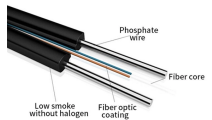

Singapore Cable Tray Processing Prices

Singapore Cable Tray Processing Prices

Sing Tao is an equipment manufacturer and powder coating production line that offers Feeder Clamps, Cable Ladders, Cable Trays and more. Visit our website now!

A Cable Tray, Ladder and Trunking Supplier in Singapore. Cable ...

Explore a wide range of cable trays from Ferrograte, including perforated, ladder, FRP, and wiremesh trays—ideal for efficient cable management systems.

A Cable Tray, Ladder and Trunking Supplier in Singapore. Cable Tray and Ladder, Cable Trunking, Wire mesh Basket Tray - Comply to IEC 61537, NEMA VE-1 and SS249.

Wanco Perforated Steel Cable Trays are constructed using the highest grade of Electro-Galvanised Sheet Steel for Epoxy Powder coating and high grade hot rolled steel for Hot Dipped Galvanised ...