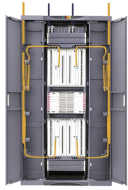

Singapore Aluminum-Zinc Cable Tray Supplier

Established in 2009, United U-Li Projects Pte Ltd carry a comprehensive range of high quality cable trays, trunkings, cable ladders, conduits, fittings, floor trunking systems and all assembly systems for ...