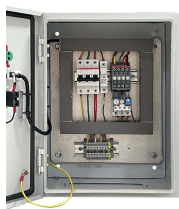

Voltecx offers cable trunkings, trays, ladders, conduits, C-channels and floor distribution solutions for superior construction performance.