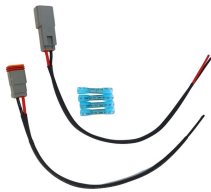

Ferrotech is a trusted steel, aluminum grating, and cable tray manufacturer in Singapore, delivering quality FRP and steel solutions to 35+ countries.