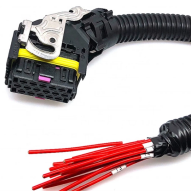

## Singapore Alloy Cable Tray Parts

Fractal Steel Products manufactures cable trays, which are essential components used in electrical installations to support and organize electrical cables and wiring systems in various environments. ...

A Cable Tray, Ladder and Trunking Supplier in Singapore. Cable ...

A Cable Tray, Ladder and Trunking Supplier in Singapore. Cable Tray and Ladder, Cable Trunking, Wire mesh Basket Tray - Comply to IEC 61537, NEMA VE-1 and SS249.