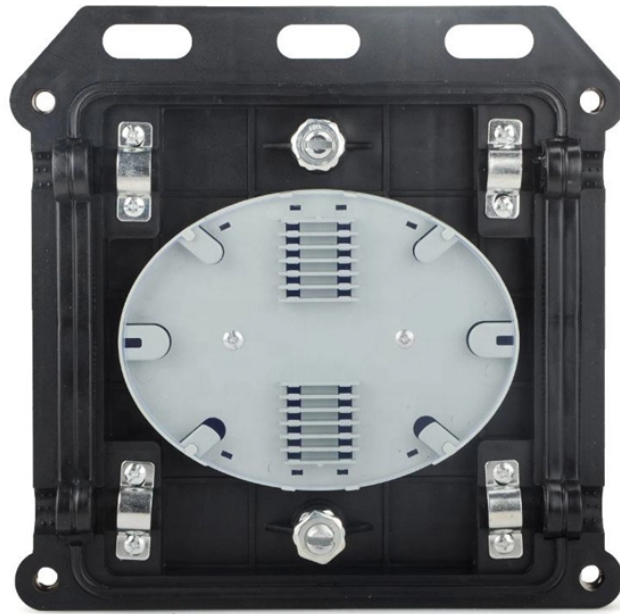

Simple Right Angle Cable Tray

Simple Right Angle Cable Tray

I used your Wire Management Tray with your motorized desk in my home office. It did a great job of holding and hiding the many wires (power and video), helping to keep my office looking neat, clean, ...

We will first explain standard cable tray dimensions used across the industry, then examine how dimensions vary by tray type, and finally show how to ...

Fast installation with dependable support. Everything you need to build a cable management system, including Cablofil wire mesh cable tray, ladder cable tray, prefab assemblies for brand circuit wiring, ...

We will first explain standard cable tray dimensions used across the industry, then examine how dimensions vary by tray type, and finally show how to calculate and select the correct ...

Bahra Electric Cable Trays are an essential component of any well-designed electrical infrastructure, providing a safe, organized, and easily accessible pathway for routing and managing cables, wires, ...

It is designed for mechanical support and strain relief in long runs of cable and creates a smooth gradual bend for cable. Rail and stringer material is 16 ga steel tubing.

Contact Us

For more information, pricing, or custom network solutions, please contact us: