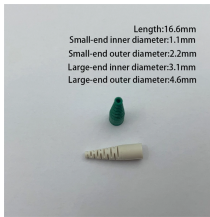

## Silver-plated cable trays

The cable tray can be cut with a bolt cutter or bent to customize the form or length. The electro zinc-plated silver finish provides industry-leading outdoor corrosion resistance and makes the ...