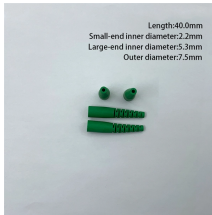

## Signal Type 12 Terminal Box

## Signal Type 12 Terminal Box

Choose from our selection of terminal boxes, including over 4,300 products in a wide range of styles and sizes. Same and Next Day Delivery.

A large variety of small enclosures: polycarbonate enclosure PK, aluminum enclosure GA, small enclosure KX, carbon steel in the terminal box versions with and without a flange, e-boxes, ...

Hammond's HJH series Type 4 and 12 mild steel junction boxes are available in a wide range of sizes and are designed for use as an instrument, electric, control, junction, or terminal wiring box.

Online shopping for Industrial & Scientific from a great selection of Ground Circuit Terminal Blocks, Fuse Blocks, Sensor Blocks, Actuator Blocks, Thermocouple Blocks & more at everyday low prices.