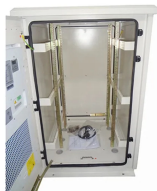

The 2" x 4" mesh allows for continuous airflow to prevent heat, dust, and contaminant buildup. Easy to fabricate and install on-site, wire mesh tray is the ideal for datacenters, commercial buildings, ...

These trays feature bottomless side rails with evenly spaced rungs, allowing cables to enter and exit the tray wherever needed. Their benefits include the ability to easily access the fitting, along with reliable ...