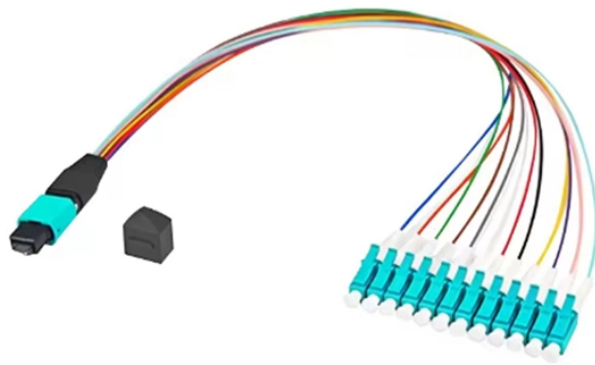

Shuangpai Trough Cable Tray Quotation