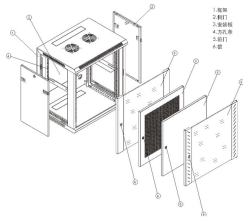

Server KVM Switching System

Server KVM Switching System

Server interface module for VGA, USB keyboard, mouse supporting virtual media, CAC and USB2.0. Used with MergePoint Unity and AutoView appliances. Add the products you would like to compare, ...