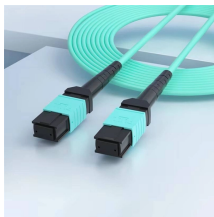

Serbian Explosion-proof Complete Distribution Box

Serbian Explosion-proof Complete Distribution Box

Atex control stations, explosion protected control units and distribution boxes made stainless steel maritime grade AISI 316L or AISI 304L. Atex Delvalle provides a custom build facility for Hazardous ...

These are available in a range of materials including Stainless Steel, GRP & Sheet Steel from IP42 (Indoor) to IP 66 (Outdoor) Applications.

·Equipped with specialized hinge structure, which can prevent the flameproof joints from damage when opening and closing the box, and greatly prolong the service life of box. The boxes can be combined ...