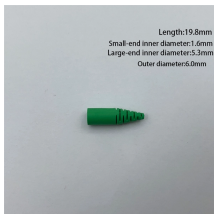

Uniplast is specialized in manufacture and distribution of pharmaceutical, cosmetic and medical packaging. We have developed over 200 different high quality products within over 30 years of...