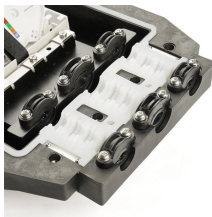

We supply genuine grade Cable Tray in Kamrup, Tirap, Kannur. Our highly trained and experienced professionals never mind working beyond boundaries in bringing safe and precise Cable Tray In Serbia.

Need help selecting the right cable ladder or -tray for your project? We offer a wide range of cable tray systems to support tubing, electrical cables and instrumentation.