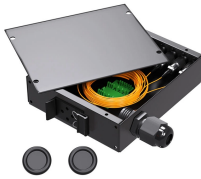

Separated Trough-type Cable Trays

Separated Trough-type Cable Trays

Cablofil® trough cable trays give any installation a professional look with finishes and colors to match the environment. It's the ultimate protection for your cables. The Cablofil V-Trough system is designed ...

Cablofil steel trough trays provide the strength and security required when then need to limit cable access is of primary importance.

Choose from our selection of cable troughs, including raceway, wire duct, and more. Same and Next Day Delivery.

From a design standpoint, trough trays emphasize continuous cable support while maintaining moderate structural strength. They occupy a middle ground between ladder trays and ...

Fabricated in numerous styles (wiremesh, ladder, ventilated trough, channel, and solid-bottom) and sizes, cable tray provides the greatest versatility among cable support systems, while offering ...

Cable Tray, Divider Strip, 2 Inch, COT30, For cable separation within a single tray.

Trough Cable Trays Specification: Custom order accepted. Trough Cable Trays offer moderate ventilation with added cable support frequency. It has the bottom configuration providing cable ...