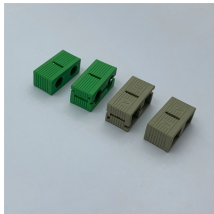

Trough Cable Trays Specification: Custom order accepted. Trough Cable Trays offer moderate ventilation with added cable support frequency. It has the bottom configuration providing cable ...