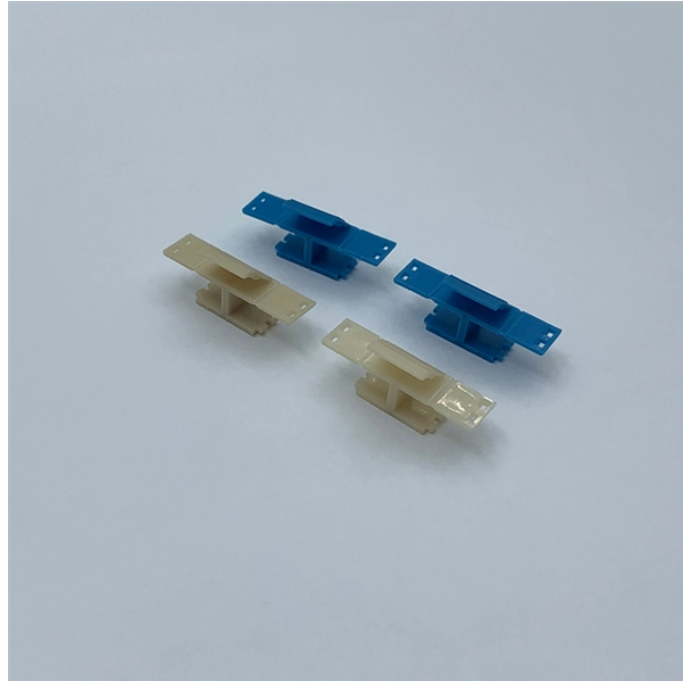

Separated Trough-type Cable Trays

Separated Trough-type Cable Trays

Cablofil® trough cable trays give any installation a professional look with finishes and colors to match the environment. It's the ultimate protection for your cables. The Cablofil V-Trough system is designed ...

Cablofil steel trough trays provide the strength and security required when then need to limit cable access is of primary importance.

Choose from our selection of cable troughs, including raceway, wire duct, and more. Same and Next Day Delivery.

From a design standpoint, trough trays emphasize continuous cable support while maintaining moderate structural strength. They occupy a middle ground between ladder trays and ...

Fabricated in numerous styles (wiremesh, ladder, ventilated trough, channel, and solid-bottom) and sizes, cable tray provides the greatest versatility among cable support systems, while offering ...

Cable Tray, Divider Strip, 2 Inch, COT30, For cable separation within a single tray.

Trough Cable Trays Specification: Custom order accepted. Trough Cable Trays offer moderate ventilation with added cable support frequency. It has the bottom configuration providing cable ...