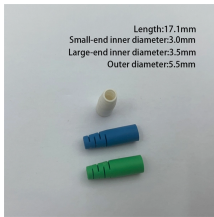

Explore key factors in FTTH drop cable procurement, including pricing per meter, cable types, standards, and deployment costs to ensure cost-effective, reliable residential fiber networks.

CommScope designs and manufactures a comprehensive line of fiber optic drop cables