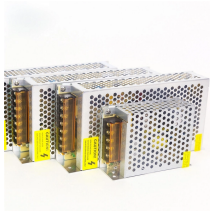

Basor Electric, the premier choice for cable management solutions, delivers unparalleled quality and innovation in cable tray and ladder systems. With a diverse range of styles and materials, our ...