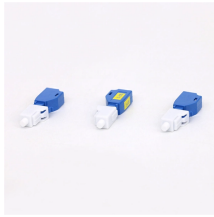

Selection of surface-mounted electrical boxes

Selection of surface-mounted electrical boxes

ICC 2 Port Surface Mount Box in White, 25 Pack, Works with Slim and Wide Profile Keystone Jacks (Sold Separately), Compact Outlet for Voice and Data Connections, UL Listed TAA Compliant, ...

What are the best surface electrical boxes products in 2026? We analyzed 1,755 surface electrical boxes reviews to do the research for you.

When choosing, consider box depth, compatibility with your raceway system, and whether you need a white or black finish to match surrounding hardware. The following sections detail each pick to help ...

Need more power in your home? Discover the best surface mount boxes for adding extra outlets safely and efficiently. Upgrade your electrical setup today.

Surface mount boxes are vital for housing electrical connections safely and can vary significantly in material and design. Key factors to consider include durability, environmental ...