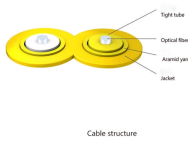

Selection is the process of choosing or picking something or someone based on a certain set of criteria, evaluation, or preference. It can apply in various contexts such as recruitment and hiring in ...