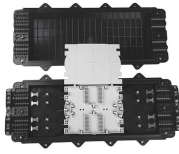

This guide explains Understanding the Role of Optical Modules in Network Security through a practical, step-by-step approach you can apply when designing, deploying, and operating secure ...