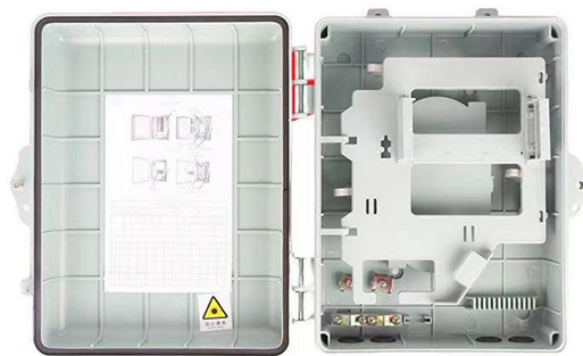

Sc Dual Adapter

Sc Dual Adapter

This single SC to SC Multi-Mode Duplex Fiber Optic Coupler Adapter from Complex features a bronze sleeve and provides precision mating for multi-mode applications.

Product Number: MM SC Duplex Adapter
Multimode SC Duplex Adapter Multimode SC Duplex flanged Adapter Availability: Global Status: Active

This series of SC duplex adapters is available in flanged and flangeless versions. Both versions incorporate a metal clip with two tabs that snap into place when inserted into a panel with a ...

Fibertronics offers a variety SC fiber optic adapters. These are also known as SC fiber optic mating sleeves are available in both single mode and multimode variants with either a zirconia sleeve or ...

Each SC simplex adapter shall connect one SC connector pair in one module space. Each SC duplex adapter shall connect two SC connector pairs in two module spaces.

This coupler provides a simple and easy way to link together two fiber optic cables with SC connectors. Can be used with duplex or simplex cable assemblies. Supports all Multimode versions (OM1, OM2, ...

Use this SC simplex coupler to pair two simplex SC patch cables together in either a standalone configuration or inside of a fiber patch panel using a fiber adapter panel.

The N452-000 coupler provides a simple and easy way to link together two fiber optic cables with SC connectors. It can be used with duplex or simplex cable assemblies.