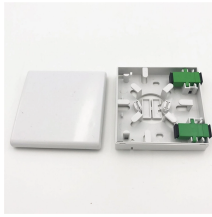

Sc Dual Adapter

Sc Dual Adapter

This single SC to SC Multi-Mode Duplex Fiber Optic Coupler Adapter from Complex features a bronze sleeve and provides precision mating for multi-mode applications.

Product Number: MM SC Duplex Adapter
Multimode SC Duplex Adapter Multimode SC Duplex flanged Adapter Availability: Global Status: Active

This series of SC duplex adapters is available in flanged and flangeless versions. Both versions incorporate a metal clip with two tabs that snap into place when inserted into a panel with a ...

Fibertronics offers a variety SC fiber optic adapters. These are also known as SC fiber optic mating sleeves are available in both single mode and multimode variants with either a zirconia sleeve or ...

Each SC simplex adapter shall connect one SC connector pair in one module space. Each SC duplex adapter shall connect two SC connector pairs in two module spaces.

This coupler provides a simple and easy way to link together two fiber optic cables with SC connectors. Can be used with duplex or simplex cable assemblies. Supports all Multimode versions (OM1, OM2, ...

Use this SC simplex coupler to pair two simplex SC patch cables together in either a standalone configuration or inside of a fiber patch panel using a fiber adapter panel.

The N452-000 coupler provides a simple and easy way to link together two fiber optic cables with SC connectors. It can be used with duplex or simplex cable assemblies.