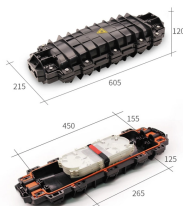

Chat with your PlayStation friends, see who's online and what they're playing and download games to your PS4 or PS5 console with the free PlayStation app.