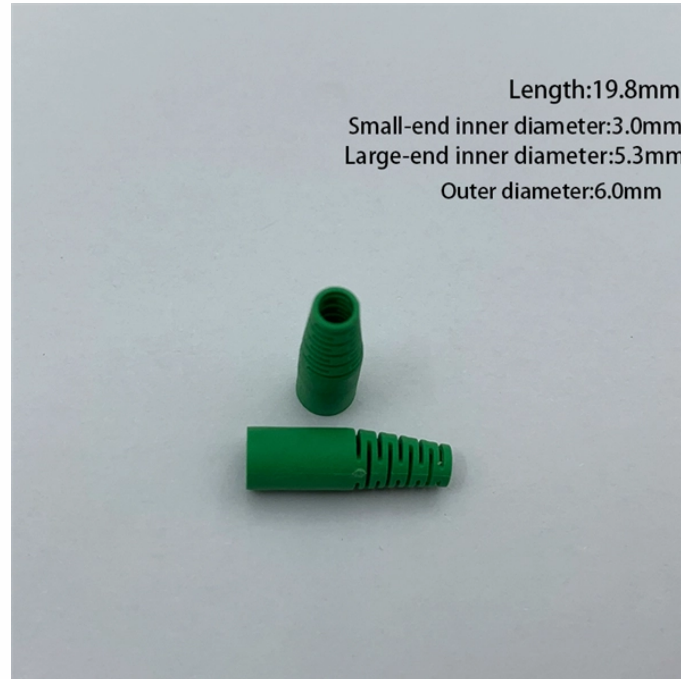

Saudi Arabia Trough-type Fiberglass Cable Tray

Saudi Arabia Trough-type Fiberglass Cable Tray

fiber-glass-cable-ladder-and-cable-tray Home PRODUCTS CABLE SUPPORT SYSTEM fiber-glass-cable-ladder-and-cable-tray