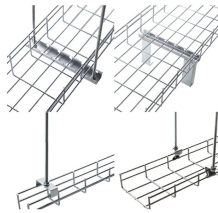

Our GRP cable trays are specifically engineered to address the limitations of conventional materials. We provide a full range of products including ladder, perforated, and trough-type trays, as well as all ...

The FRP Cable Trays we offer ensure superior cable management and long-term performance in harsh conditions. For flooring and structural safety, our FRP Gratings and Roof Walkway Systems provide ...

Al Noor Trading, trusted GRP Cable Tray supplier in Saudi Arabia, delivering durable fiberglass cable trays with strength, corrosion resistance & reliable service

Wescosa designs and manufactures cable tray systems, including perforated tray, cable ladder, channel tray and strut (metal framing), directly from production facilities in Dammam Saudi Arabia.

Secure and organize your cables with our GRP and FRP cable trays and ladders in Saudi Arabia. Designed for durability and ease of installation.

Designed to support and protect electrical and instrumentation cables, these non-metallic trays are especially suited for use in harsh, corrosive, or high-moisture environments where conventional ...

Efficient and organized cable management is essential in modern infrastructure, whether in industrial setups, commercial buildings, or IT environments. Our Cable Tray System offers a robust and flexible ...