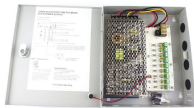

## San Marino Steel Cable Tray High Precision 2025 Model

Coupler Plate Used to join two cable trays in a straight line, ensuring proper alignment and structural continuity.

Easy to install and customize, wire mesh trays, ladder trays, metal raceways and accessories in a wide range of materials create an effective routing system for any telecommunications, data or power ...