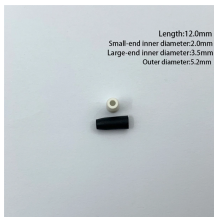

Learn differences between fiber patch panels and ODF. Covers topology placement, splicing, MPO/MTP, OS2/OM4, density, best practices, and FAQ for networks.

Streamline your fiber connectivity with our premium Fiber Optic Patch Panels and ODF systems. Designed for reliability and ease of use, our rack-mount and wall-mount solutions provide the perfect ...