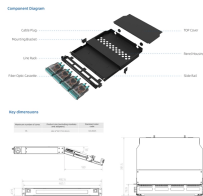

## San Marino Imported Cold Connector 8-pin Wholesale

Are you interested in importing products from San Marino? This section helps you understand the EU's customs union with San Marino. The EU-San Marino agreement on cooperation and customs union ...

166 PCS Deutsch DT Grey 8 Pin Connectors 8 Set, Waterproof Electrical Wire Connector with Stamped Contacts and Seal Plug for Truck, Off-Road Vehicles, Construction, Agriculture, Motorcycle Wiring

The portfolio spans semiconductors, connectors, sensors, power, embedded solutions, electromechanical components, industrial automation, and more. Our digital first platform makes it ...

Explore a wide range of our 8-Pin Connector selection. Find top brands, exclusive offers, and unbeatable prices on eBay. Shop now for fast shipping and easy returns!

Discover robust M12 male connectors, 8-pos., for reliable industrial connections.