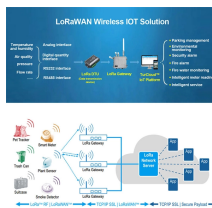

To understand customs clearance and make sure your goods are shipped safely, securely and quickly, here are the main things you need to know about this process.