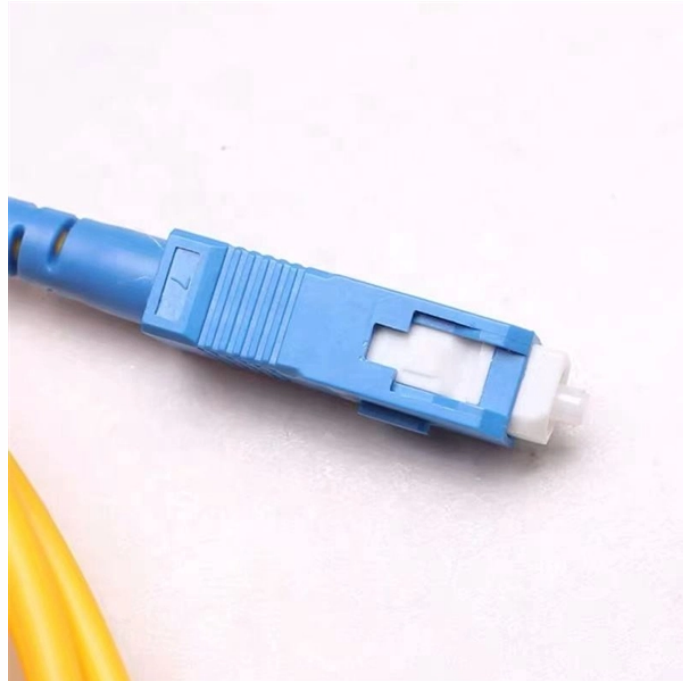

Samoa Optical Cable Distribution Box

Samoa Optical Cable Distribution Box

Find the perfect samoa optical cable junction box bracket to suit your needs, with options curated to align seamlessly with your requirements

Discover CRXCONEC's extensive range of structured cabling products, including Cat.8 to Cat.5E cables, keystone jacks, and patch cords. Specializing in both copper and fiber solutions, our products ...

The outdoor fiber distribution boxes can be mounted on walls or poles. When used in aerial networks, they are often part of pre-terminated drop cable solutions for easy and quick connection of customers.

A fiber optic distribution box is a specially designed enclosure that serves as a central point for connecting and distributing fiber optic cables within a network.

The fiber splitter distribution box supports fiber splicing, splitting, distribution, "three in one" and fiber optic distribution box also offers solid protection and fiber cable management for FTTX network ...