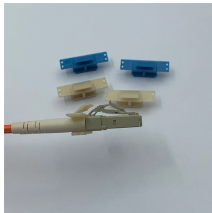

A fiber optic distribution box is a specially designed enclosure that serves as a central point for connecting and distributing fiber optic cables within a network.