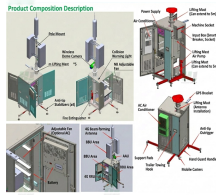

Durable with IK10 rating, this system withstands impact and weather for reliable protection. Its small form allows flexible placement in tight spaces or inconspicuous locations. Remain discreet and ...