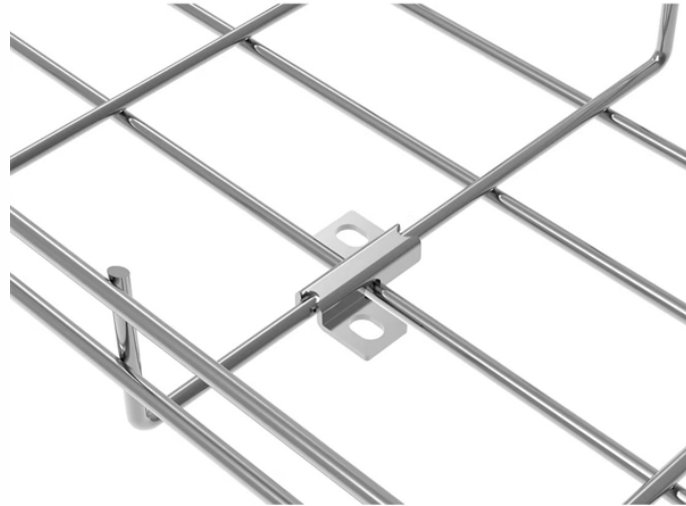

SUNET Fiber Optic Distribution Box

SUNET Fiber Optic Distribution Box

Fiber Optic Distribution Box, 6 Port Wall Mount Enclosure with 6 LC Duplex Adapters, Singlemode, FTTH, IP65 Waterproof Outdoor/Indoor Use - 8.27" x 5.31" x 1.57"

Explore key factors in selecting a fiber distribution box (FDB) including capacity, materials, IP ratings, and deployment scenarios. Ideal for FTTH, PON, and enterprise networks.

Fiber distribution box is made of high-strength engineering plastics, anti-UV, anti-aging ability. The distribution box is sealed adopts buckle + two screw type structural seals, and the left and right ...

Sun Telecom's SUN-PDN-1202 series fiber optic pre-connectorized distribution box is used as a distribution point for the feeder cable to connect with the drop cable in the FTTH ...

Sun Telecom's SUN-ODN-OP-IS-16W fiber optic distribution box is used as a termination point for connecting feeder and drop cables in FTTH networks. It provides protection and management for ...

Sun Telecom's SUN-ODN-CP fiber optic distribution box is a compact PoE (Point-of-Entry) fiber termination box, which is used for users' indoor optical cable fusion, connection and provides good ...

Sun Telecom's SUN-ODN-G2 series fiber optic distribution box is light and compact, especially suitable for protective connection of fiber cables and pigtails in FTTH.