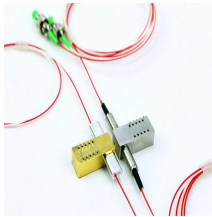

STSCFC adapter

STSCFC adapter

Learn the differences between ST, SC, FC, and LC fiber connectors. Explore connector types, PC/UPC/APC polish, single-mode vs multi-mode applications.

The K Series Bullet® Bare Fiber Adapter Kit comes with the three most commonly used connectors in the industry (FC, ST & SC) and includes the patented QuickLINK® Universal Mating Sleeve.

PROVEN PERFORMANCE - Our Fiber Optical Adapter Kits are ideal for Single-mode applications, adapting SC / ST / FC / LC Fiber cables. FiberShack's adapters deliver top performance to clients ...

FC / SC Hybrid Adapter OPT051 FC-SC with tough metal body & precision ceramic sleeve. OPT081 adaptor may be preferred for power meters, since FC ceramic sleeves can break easily.

By understanding the differences between ST, SC, LC, and FC adapters, engineers can make better decisions.

L-com's duplex metal ST to SC hybrid adapters are designed for mounting in standard rectangular cut out style panels. This series features either bronze or ceramic alignment sleeves to meet your ...

This hybrid SC - ST Fiber Optic Adapter features a female to female design, metal housing and zirconia sleeve. In addition to this particular fiber optic adapter style, we offer a wide range of other fiber optic ...