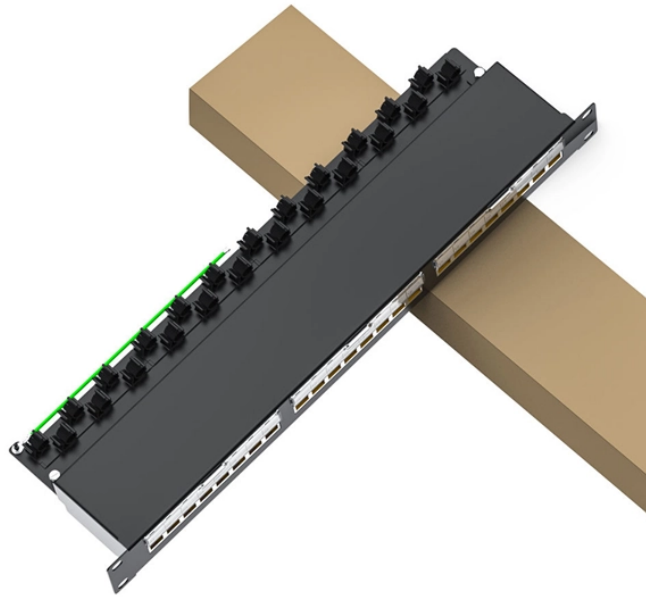

ST-ST Fiber Optic Coupler

ST-ST Fiber Optic Coupler

About this item □Reliable performance□The Fiber Optic Couplers are made of high-precision zirconia ceramic ferrule. Low Insertion Loss, High stability. It uses to connect two Simplex Singlemode ST/ST ...

Duplex metal ST to ST fiber optic couplers support reliable ST-to-ST duplex fiber connections in network and industrial environments through panel-mounted rectangular cutout installations providing straight ...

This ST/ST Female Simplex Fiber Optic Coupler is the perfect solution for loading adapter plates or coupling two ST terminated fiber optic cables. Our coupler features a metal housing and a hex nut to ...

DATA ADJUSTABLE, EASY TO USE

SET INCREASE DECREASE POWER SWITCH

Discover fiber optic couplers for dependable light signal transmission and networking. Review types and order the right coupler now.

The ICC ST Fiber Optic Keystone Coupler provides a simplex pass-through connection for ST-terminated fiber in singlemode and multimode applications. The zirconia ceramic sleeve delivers ...