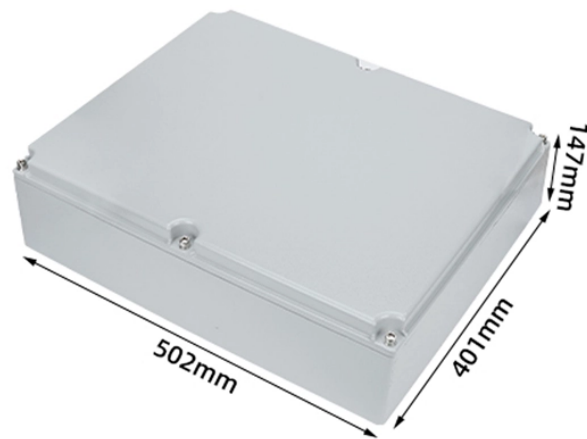

ST Metal Fiber Bracket

ST Metal Fiber Bracket

This coupler consists of a ST simplex female on one end and a ST simplex female on the other end. It is typically used to connect two ST simplex male cable assemblies.

Each of the fiber optic coupler assemblies listed here is simplex, female to female, and has a metal body. They have a variety of ends such as SC, ST, and FC so they work with different fiber optic cables.

This ST/ST Female Simplex Fiber Optic Coupler is the perfect solution for loading adapter plates or coupling two ST terminated fiber optic cables. Our coupler features a metal housing and a hex nut to ...

The Camplex CMX-ST-ST-SM is a simplex ST fiber chassis mount feedthrough which can be used in place of any D-series type panel mount. It is both singlemode and multimode compatible for flexibility ...