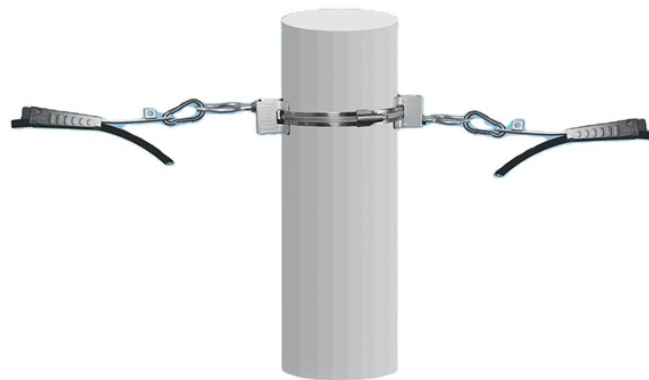

## SSC28 beam splitter

## SSC28 beam splitter

This document describes how Keysight's family of high performance beamsplitters offers industry-leading polarization and beam control with low wavefront distortion.

Buy 14261388 from Authorized Partner, ship and warranty by USA CANADA, find ITC2102-P2 ODN SSC28 (Full Pre-connection) price,description,Weight Dimension Volume on actfor.net

Our selection includes plate and cube designs, offering polarizing, non-polarizing, and dichroic options. All our custom beam splitters are made from premium glass, ...

All FastConnect fiber access terminal, 2 cores, Outdoor wall/pole mounting, 12 cores MPO input-10 cores MPO output-with 1pcs 2:2-50/50 splitter, 187\*131\*81mm, Black, Plastic, SC/APC, SSC2819-SM-2M.

Beam splitters are devices for splitting a laser beam into two or more beams. There are different types, including polarizing and non-polarizing versions.

Beamsplitters are optical components used to split input light into two separate parts. Beamsplitters are common components in laser or illumination systems. Beamsplitters are also ideal for fluorescence ...