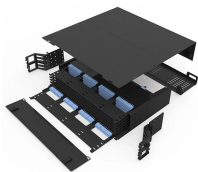

Find Us Now 5 Pioneer Road North, #01-27
Singapore 628458 Contact Info Phone +65 6316
3533 Fax +65 6265 5714 Email
sales@bseelectrical .sg Mon - Fri 08:30 To 17:30
Sat 08:30 To 13:00 Sun / ...