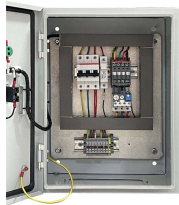

Russian FRP Ladder-Type Cable Tray

Russian FRP Ladder-Type Cable Tray

FRP/GRP (fiberglass reinforced plastic) cable trays are products that set the industry standard for cable support systems worldwide. They offer a unique combination of high strength, flexibility, and ...

FRP cable tray with tray and ladder type has various colors and fittings to be used in the high corrosive and erosion outdoor applications.

Made of fiberglass-reinforced plastic, FRP trays are extremely corrosion-resistant and durable, thriving in the most aggressive environments. They are naturally non-conductive and lightweight, yet strong ...

7. FRP Cable Tray Ideal for Managing and Protecting Cables FRP cable tray is the support system for managing cables and protect cables from heating, rains and corrosive elements. There are two ...

Installing cable trays allows for easy maintenance and replacement of cables without hassle. They provide excellent ventilation, which helps extend the lifespan of cables. We offer high-strength ladder ...