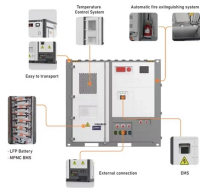

Russia purchases 4-core fiber optic splice boxes

Russia purchases 4-core fiber optic splice boxes

The fiber optic splicing box is an essential component in fiber optic network installations, providing a secure and durable housing for spliced fiber connections. Whether you're working on a small-scale ...

Our 4 Core Fiber Termination Box is engineered for effortless splicing, thanks to ...

Discover a wide range of high-quality Fiber Optic Products, including termination boxes, splice enclosures, patch panels, and PLC splitters. Perfect for FTTH, telecom, and enterprise networks.

The fiber splitter distribution box supports fiber splicing, splitting, distribution, "three in one" and fiber optic distribution box also offers solid protection and fiber cable management for FTTX network ...