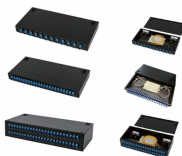

These enclosures help prevent damage and theft while providing an easy way to install in outdoor and indoor locations. To refine your search, please select from our product filter menu.

Wireless access enclosures are designed to house access points and routers for secure installation in the vicinity of network users. Plastic housings are transparent to WiFi signals.