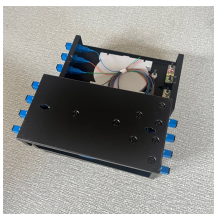

We offer fiber optic materials from Test Equipment, Bulk Cable and Fusion Splicers to Tools, Patch Cables and Consumables.