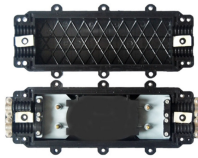

Rooftop Cable Tray Support Fabrication

Rooftop Cable Tray Support Fabrication

Need technical support or a quote? We're here to help. Use left and right arrow keys to resize the column. Hold Shift for larger steps. Press Home for minimum width and End for maximum width.

Describes the specific surface treatment applied to the outer product for either aesthetics and/or durability. The industrial standard (s) to which a device is manufactured, operated, or tested.

As buildings contain more and more devices and systems requiring structured cabling, the need for sturdy cable tray supports is growing. Our custom designs can be tailored to any width and height ...

An "H" frame constructed of Unistrut and 8-H Base P bases are used to support ductwork or cable trays on flat roofs. The unique design allows a sturdy support without penetrating or causing damage to ...

Unlike wood blocks, nVent CADDY Pyramid supports are specifically designed for rooftop applications, incorporating unique materials and finishes that protect roof membranes and provide superior ...

The I-beam design is the most common cable tray construction. Our aluminum, I-beam ladder cable trays feature 3-inch tangents and are using connectable with our fittings and accessories.