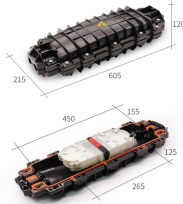

Rooftop Cable Tray Support Fabrication

Rooftop Cable Tray Support Fabrication

Need technical support or a quote? We're here to help. Use left and right arrow keys to resize the column. Hold Shift for larger steps. Press Home for minimum width and End for maximum width.

Describes the specific surface treatment applied to the outer product for either aesthetics and/or durability. The industrial standard (s) to which a device is manufactured, operated, or tested.

As buildings contain more and more devices and systems requiring structured cabling, the need for sturdy cable tray supports is growing. Our custom designs can be tailored to any width and height ...

An "H" frame constructed of Unistrut and 8-H Base P bases are used to support ductwork or cable trays on flat roofs. The unique design allows a sturdy support without penetrating or causing damage to ...

Unlike wood blocks, nVent CADDY Pyramid supports are specifically designed for rooftop applications, incorporating unique materials and finishes that protect roof membranes and provide superior ...

The I-beam design is the most common cable tray construction. Our aluminum, I-beam ladder cable trays feature 3-inch tangents and are using connectable with our fittings and accessories.