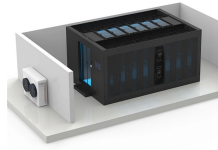

Rooftop Cable Tray Support Fabrication

Rooftop Cable Tray Support Fabrication

Need technical support or a quote? We're here to help. Use left and right arrow keys to resize the column. Hold Shift for larger steps. Press Home for minimum width and End for maximum width.

As buildings house more and more devices and systems requiring structured cabling, the need for sturdy cable tray support systems is growing. Our offerings suit cable trays in various widths and can be ...

An "H" frame constructed of Unistrut and 8-H Base P bases are used to support ductwork or cable trays on flat roofs. The unique design allows a sturdy support without penetrating or causing damage to ...