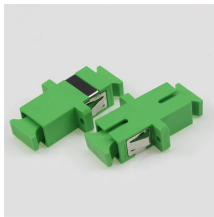

Ring network cabinet cable tray

Ring network cabinet cable tray

SAVE RACK SPACE: This 1U 19" Server/network rack mountable cable management organizer allows for organizing/routing cables within your rack; Low profile design leaving more room for equipment

Mount them at custom intervals to route your bundled network cables horizontally, vertically or around installed equipment. Each ring measures 3 x 4 inches and ...

Our cable trays are made of first-class stainless steel (AISI 316 and AISI 304) that prevents corrosion and ensures a good level of resistance. Cable trays from SILTEC are available with a length of 3000 ...

Its horizontal design enables it to mount directly onto the rack to minimize cable clutter and provide a tidy look to your server room or data center. It has a depth of 3.85-inch and is compliant to EIA/ECA ...

Protect ports and reduce cable strain: Helps prevent stress on connected hardware by keeping cables neatly routed; 1.8 x 3.9in (4.5 x 10cm) D-ring made from durable steel for long-term reliability and ...