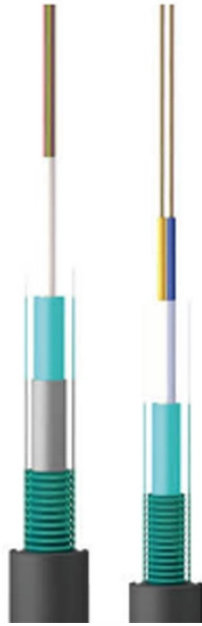

Ring network cabinet cable tray

Ring network cabinet cable tray

SAVE RACK SPACE: This 1U 19" Server/network rack mountable cable management organizer allows for organizing/routing cables within your rack; Low profile design leaving more room for equipment

Mount them at custom intervals to route your bundled network cables horizontally, vertically or around installed equipment. Each ring measures 3 x 4 inches and ...

Our cable trays are made of first-class stainless steel (AISI 316 and AISI 304) that prevents corrosion and ensures a good level of resistance. Cable trays from SILTEC are available with a length of 3000 ...

Its horizontal design enables it to mount directly onto the rack to minimize cable clutter and provide a tidy look to your server room or data center. It has a depth of 3.85-inch and is compliant to EIA/ECA ...

Protect ports and reduce cable strain: Helps prevent stress on connected hardware by keeping cables neatly routed; 1.8 x 3.9in (4.5 x 10cm) D-ring made from durable steel for long-term reliability and ...