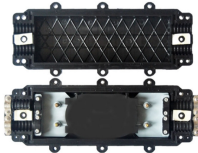

Mount them at custom intervals to route your bundled network cables horizontally, vertically or around installed equipment. Each ring measures 3 x 4 inches and offers a semi-flexible slot for easy ...