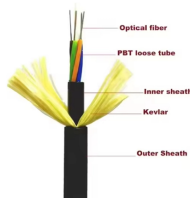

Ring network cabinet cable tray

Ring network cabinet cable tray

SAVE RACK SPACE: This 1U 19" Server/network rack mountable cable management organizer allows for organizing/routing cables within your rack; Low profile design leaving more room for equipment

Mount them at custom intervals to route your bundled network cables horizontally, vertically or around installed equipment. Each ring measures 3 x 4 inches and ...

Our cable trays are made of first-class stainless steel (AISI 316 and AISI 304) that prevents corrosion and ensures a good level of resistance. Cable trays from SILTEC are available with a length of 3000 ...

Its horizontal design enables it to mount directly onto the rack to minimize cable clutter and provide a tidy look to your server room or data center. It has a depth of 3.85-inch and is compliant to EIA/ECA ...

Protect ports and reduce cable strain: Helps prevent stress on connected hardware by keeping cables neatly routed; 1.8 x 3.9in (4.5 x 10cm) D-ring made from durable steel for long-term reliability and ...