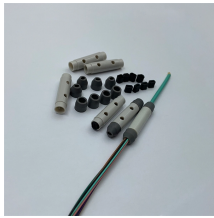

Replacement of PSA3113C relay protection

Replacement of PSA3113C relay protection

Genuine OEM MERRYCHEF replacement part. SKU MCHFPSA3113. 402S/E4/E4S DOOR SEAL Search by part number. Fast shipping available.

Shop Merrychef PSA3113 Door Seal Asy Replaces Sa3113. Unbeatable prices and exceptional customer service from WebstaurantStore.

After reaching out, they confirmed this was the correct replacement from the OEM and that it would work. Despite the product being the correct replacement, they still refunded me for the ...

Replacement Compatible for Merrychef
402S/E4/E4S Door Seal PSA3113 - Replacement
Part Add to cart

The Merrychef PSA3113, Door Seal Assembly is a genuine OEM (original equipment manufacturer) replacement part. Merrychef is a pioneer in the application of microwave energy in catering and the ...

Shop for OEM restaurant equipment parts - all brands, all manufacturers, best prices without having to create an account. ALL electronic products have a 7 day DOA ...

Pizza Oven Parts, Lincoln Impinger Parts, Wire Conveyor Belts for Conveyor Pizza Ovens
Merrychef PSA3113 Door Seal, 402S, E4, E4S -
Merrychef PSA3113 Door Gasket Fits popular models 402S, ...