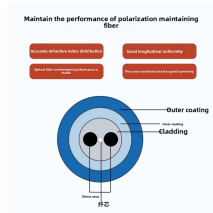

## Relationship between cable trays and wires cables

## Relationship between cable trays and wires cables

Lets divide into the different between Cable Tray vs Ladder vs Wire Mesh for best Selection Guide in your project.

Some applications may require the cable tray to support the weight of a single, dead object in addition to the cable loads. Specifications typically require this to be applied at the midpoint of the span between ...