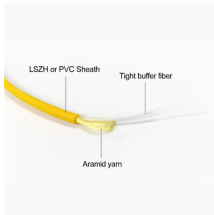

symmetrical, the vector sum of the current flowing into the neutral.

Red wiring method for distribution box

Founded by Bono & Bobby Shriver in 2006 to fight AIDS, (RED) partners with the world's most iconic brands and people to create products and experiences that raise money, heat, and urgency to fight ...

Single phase: A single-phase system is common in residential wiring in which Red or Brown color is used. This shows that the wire is connected to the single-phase supply.

What is Red Color? Red (HEX #FF0000) is a vibrant, powerful color that exudes strength and dynamism. It stirs up passionate emotions of boldness, confidence, courage and joy. From the ...